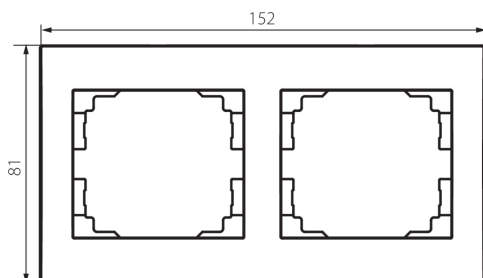

### GENERAL DATA:

**Colour:** silver

**Width [mm]:** 152

**Height [mm]:** 81

### LOGISTIC DATA:

**Packaging method:** 10

**Number of units in the secondary packaging:** 10

**Number of units in the packaging:** 120

**Net unit weight [g]:** 22

**Grammage [g]:** 33.58

**Length of a unit pack [cm]:** 10