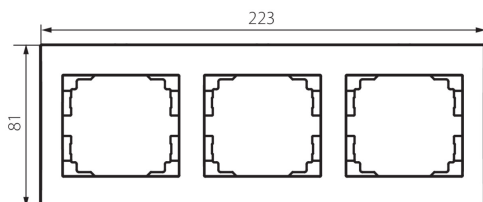

25237 LOGI 02-1480-043 sr

3 Gang Frame Horizontal - with wing

5905339252371

GENERAL DATA:

Colour: silver

Width [mm]: 223

Height [mm]: 81

TECHNICAL DATA:

Plastic: ABS

LOGISTIC DATA:

Packaging method: 10

Number of units in the secondary packaging: 10

Number of units in the packaging: 120

Net unit weight [g]: 32

Grammage [g]: 46

Length of a unit pack [cm]: 10