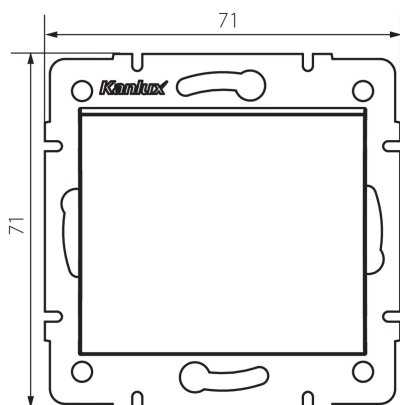

## 25243 LOGI 02-1000-141 gr

1 gang 1 way switch

5905339252432

A single-pole light switch is used to control the circuit of one lamp or a group of lamps from one place.

### GENERAL DATA:

**Colour:** graphite  
**Place of assembly:** Recessed mount in the wall  
**Width [mm]:** 71  
**Height [mm]:** 71  
**Diameter of an installation box:** 60  
**Installation depth:** 25

### TECHNICAL DATA:

**Rated voltage [V]:** 250 AC  
**Material of contacts:** CuZn70  
**Terminal type:** Screw terminal  
**Plastic:** ABS  
**Number of levers:** 1  
**Rated current [AX]:** 10  
**IP class:** 20