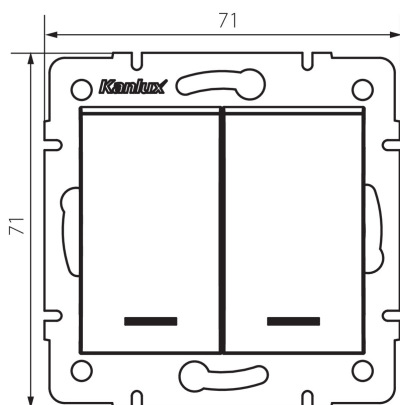

25257 LOGI 02-1120-141 gr

Double One Way Switch - Illuminated

5905339252579

A two-gang light switch with LEDs is used to control circuits of two lamps or two groups of lamps from one place. The switch has LED backlight.

GENERAL DATA:

Colour: graphite
Place of assembly: Recessed mount in the wall
Highlighting: yes
Width [mm]: 71
Height [mm]: 71
Diameter of an installation box: 60
Installation depth: 25

TECHNICAL DATA:

Rated voltage [V]: 250 AC
Material of contacts: CuZn70
Terminal type: Screw terminal
Plastic: ABS
Number of levers: 2
Rated current [AX]: 10
IP class: 20

LOGISTIC DATA:

Packaging method: 10
Number of units in the secondary packaging: 10
Number of units in the packaging: 120
Net unit weight [g]: 76
Grammage [g]: 88.58
Length of a unit pack [cm]: 70
Width of a unit pack [cm]: 4
Height of a unit pack [cm]: 14
Weight of a cardboard box [kg]: 10.6296
Width of a cardboard box [cm]: 25.5
Height of a cardboard box [cm]: 32
Length of a cardboard box [cm]: 44
Volume of a cardboard box [m³]: 0.035904