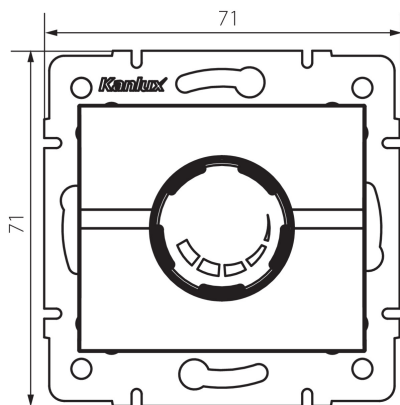

25260 LOGI 02-1160-141 gr

Rotary dimmer 500 W with filter

5905339252609

GENERAL DATA:

Colour: graphite

Place of assembly: Recessed mount in the wall

Place of application: Indoors

Width [mm]: 71

Height [mm]: 71

Installation depth: 60

TECHNICAL DATA:

Rated voltage [V]: 250 AC

Rated frequency [Hz]: 50

Rated power [W]: 500

Class of protection against electric shock: II

Terminal type: Screw terminal

Plastic: ABS

IP class: 20

LOGISTIC DATA:

Packaging method: 10

Number of units in the secondary packaging: 10

Number of units in the packaging: 120

Net unit weight [g]: 100

Grammage [g]: 118.67