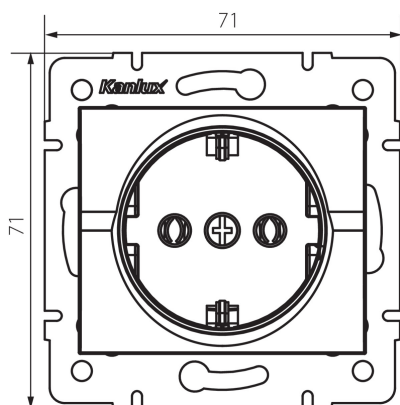

25263 LOGI 02-1220-141 gr

Schuko single power socket

5905339252630

A grounded single socket outlet (Schuko) allows you to power an electrical circuit with a maximum load of 16A.

GENERAL DATA:

Colour: graphite
Place of assembly: Recessed mount in the wall
Width [mm]: 71
Height [mm]: 71
Diameter of an installation box: 60
Installation depth: 25
Number of sockets: 1

TECHNICAL DATA:

Rated voltage [V]: 250 AC
Rated current [A]: 16
Class of protection against electric shock: I
Material of contacts: CuZn70
Earthing type: type F
Terminal type: Screw terminal
Plastic: ABS
IP class: 20

LOGISTIC DATA:

Packaging method: 10
Number of units in the secondary packaging: 10
Number of units in the packaging: 120
Net unit weight [g]: 66
Grammage [g]: 78.25
Length of a unit pack [cm]: 10
Width of a unit pack [cm]: 4.5
Height of a unit pack [cm]: 14
Weight of a cardboard box [kg]: 9.39
Width of a cardboard box [cm]: 26.5
Height of a cardboard box [cm]: 32
Length of a cardboard box [cm]: 44
Volume of a cardboard box [m³]: 0.037312