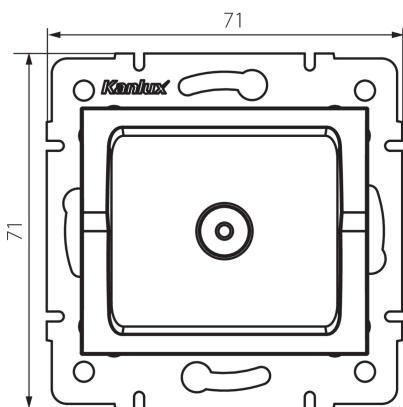

25274 LOGI 02-1290-041 gr

TV antenna loop-through wall socket

5905339252746

GENERAL DATA:

Colour: graphite

Place of assembly: Recessed mount in the wall

Width [mm]: 71

Height [mm]: 71

Diameter of an installation box: 60

Number of sockets: 1

TECHNICAL DATA:

Socket type: antenna, TV-Type pass-through

Plastic: ABS

LOGISTIC DATA:

Packaging method: 10

Number of units in the secondary packaging: 10

Number of units in the packaging: 120

Net unit weight [g]: 62

Grammage [g]: 74.67

Length of a unit pack [cm]: 10

Width of a unit pack [cm]: 4

Height of a unit pack [cm]: 14

Weight of a cardboard box [kg]: 8.9604

Width of a cardboard box [cm]: 25.5

Height of a cardboard box [cm]: 32

Length of a cardboard box [cm]: 44

Volume of a cardboard box [m³]: 0.035904