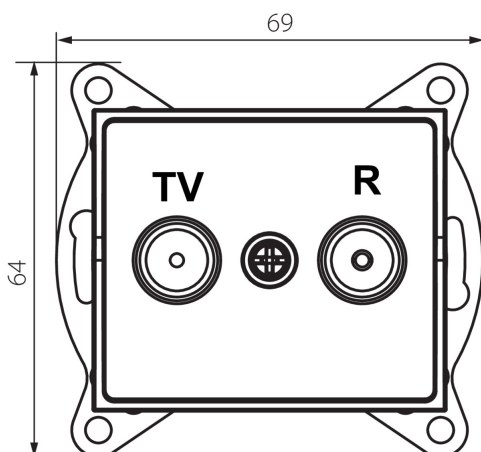

25277 LOGI 02-1320-041 gr

Radio/TV loop-through wall socket

5905339252777

GENERAL DATA:

Colour: graphite
Place of assembly: Recessed mount in the wall
Width [mm]: 69
Height [mm]: 64
Diameter of an installation box: 60
Number of sockets: 2

TECHNICAL DATA:

Socket type: RTV pass-through
Plastic: ABS

LOGISTIC DATA:

Packaging method: 10
Number of units in the secondary packaging: 10
Number of units in the packaging: 120
Net unit weight [g]: 86
Grammage [g]: 98.67
Length of a unit pack [cm]: 10
Width of a unit pack [cm]: 4
Height of a unit pack [cm]: 14
Weight of a cardboard box [kg]: 11.8404
Width of a cardboard box [cm]: 25.5
Height of a cardboard box [cm]: 32
Length of a cardboard box [cm]: 44
Volume of a cardboard box [m³]: 0.035904