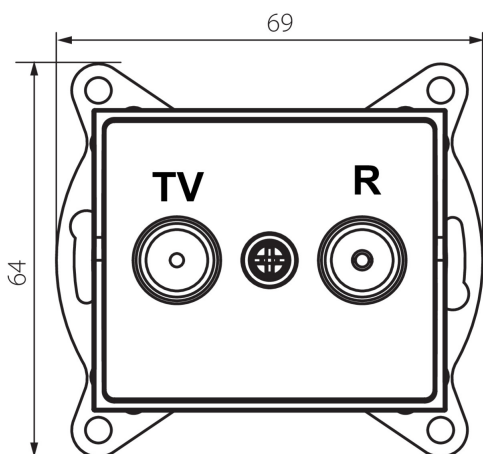

25278 LOGI 02-1330-041 gr

Radio/TV terminal wall socket

5905339252784

GENERAL DATA:

Colour: graphite

Place of assembly: Recessed mount in the wall

Width [mm]: 69

Height [mm]: 64

Diameter of an installation box: 60

Number of sockets: 2

TECHNICAL DATA:

Socket type: RTV terminal

Plastic: ABS

LOGISTIC DATA:

Packaging method: 10

Number of units in the secondary packaging: 10

Number of units in the packaging: 120

Net unit weight [g]: 86

Grammage [g]: 98.67

Length of a unit pack [cm]: 10

Width of a unit pack [cm]: 3.5

Height of a unit pack [cm]: 14

Weight of a cardboard box [kg]: 11.8404

Width of a cardboard box [cm]: 25.5

Height of a cardboard box [cm]: 32

Length of a cardboard box [cm]: 44

Volume of a cardboard box [m³]: 0.035904