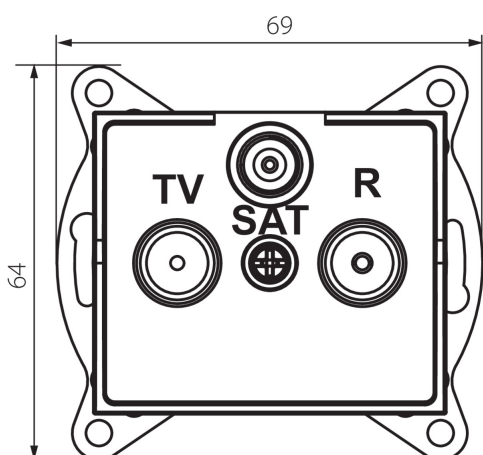

25279 LOGI 02-1340-041 gr

Radio/TV/SAT loop-through wall socket

5905339252791

GENERAL DATA:

Colour: graphite
Place of assembly: Recessed mount in the wall
Width [mm]: 69
Height [mm]: 64
Diameter of an installation box: 60
Number of sockets: 3

TECHNICAL DATA:

Socket type: RTV-Sat pass-through
Plastic: ABS

LOGISTIC DATA:

Packaging method: 10
Number of units in the secondary packaging: 10
Number of units in the packaging: 120
Net unit weight [g]: 92
Grammage [g]: 104.67
Length of a unit pack [cm]: 10
Width of a unit pack [cm]: 4
Height of a unit pack [cm]: 14
Weight of a cardboard box [kg]: 12.5604
Width of a cardboard box [cm]: 25.5
Height of a cardboard box [cm]: 32
Length of a cardboard box [cm]: 44
Volume of a cardboard box [m³]: 0.035904