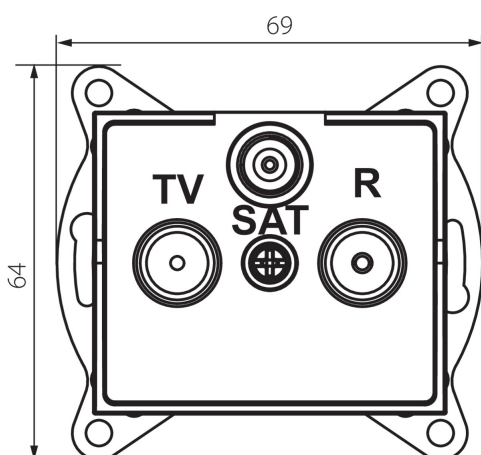

25280 LOGI 02-1350-041 gr

Radio/TV/SAT terminal wall socket

5905339252807

GENERAL DATA:

Colour: graphite

Place of assembly: Recessed mount in the wall

Width [mm]: 69

Height [mm]: 64

Diameter of an installation box: 60

Number of sockets: 3

TECHNICAL DATA:

Socket type: RTV-Sat terminal

Plastic: ABS

LOGISTIC DATA:

Packaging method: 10

Number of units in the secondary packaging: 10

Number of units in the packaging: 120

Net unit weight [g]: 92

Grammage [g]: 104.42

Length of a unit pack [cm]: 10

Width of a unit pack [cm]: 4

Height of a unit pack [cm]: 14

Weight of a cardboard box [kg]: 12.5304

Width of a cardboard box [cm]: 25.5

Height of a cardboard box [cm]: 32

Length of a cardboard box [cm]: 44

Volume of a cardboard box [m³]: 0.035904