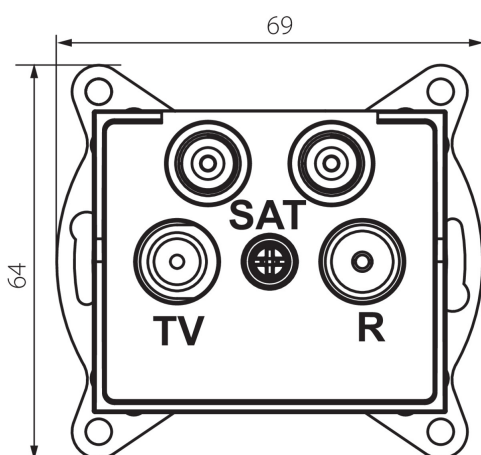

25282 LOGI 02-1590-041 gr

Double Satellite Socket (SAT-SAT-TV-R) End of Line

5905339252821

GENERAL DATA:

Colour: graphite
Place of assembly: Recessed mount in the wall
Width [mm]: 69
Height [mm]: 64
Diameter of an installation box: 60
Number of sockets: 4

TECHNICAL DATA:

Socket type: TV-2xSat terminal socket
Plastic: ABS

LOGISTIC DATA:

Packaging method: 10
Number of units in the secondary packaging: 10
Number of units in the packaging: 120
Net unit weight [g]: 96
Grammage [g]: 108.58
Length of a unit pack [cm]: 10
Width of a unit pack [cm]: 4
Height of a unit pack [cm]: 14
Weight of a cardboard box [kg]: 13.0296
Width of a cardboard box [cm]: 25.5
Height of a cardboard box [cm]: 32
Length of a cardboard box [cm]: 44
Volume of a cardboard box [m³]: 0.035904