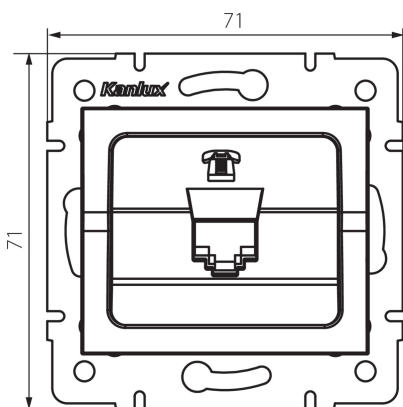

25283 LOGI 02-1370-041 gr

Numeric Telephone Socket Outlet (RJ11) -1 Gang

5905339252838

GENERAL DATA:

Colour: graphite
Place of assembly: Recessed mount in the wall
Width [mm]: 71
Height [mm]: 71
Diameter of an installation box: 60
Number of sockets: 1

TECHNICAL DATA:

Socket type: single telephone RJ11
Plastic: ABS

LOGISTIC DATA:

Packaging method: 10
Number of units in the secondary packaging: 10
Number of units in the packaging: 120
Net unit weight [g]: 52
Grammage [g]: 64.58
Length of a unit pack [cm]: 10
Width of a unit pack [cm]: 4
Height of a unit pack [cm]: 14
Weight of a cardboard box [kg]: 7.7496
Width of a cardboard box [cm]: 25.5
Height of a cardboard box [cm]: 32
Length of a cardboard box [cm]: 44
Volume of a cardboard box [m³]: 0.035904