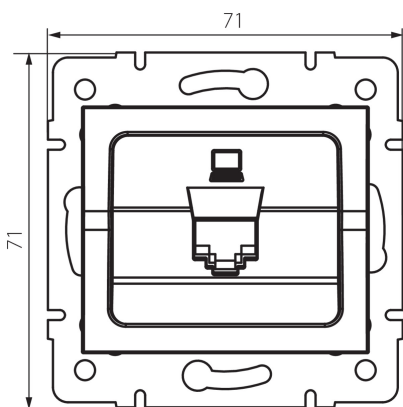

## 25285 LOGI 02-1390-041 gr

Single computer socket (RJ45Cat 5e Jack)

5905339252852

### GENERAL DATA:

**Colour:** graphite  
**Place of assembly:** Recessed mount in the wall  
**Width [mm]:** 71  
**Height [mm]:** 71  
**Diameter of an installation box:** 60  
**Number of sockets:** 1