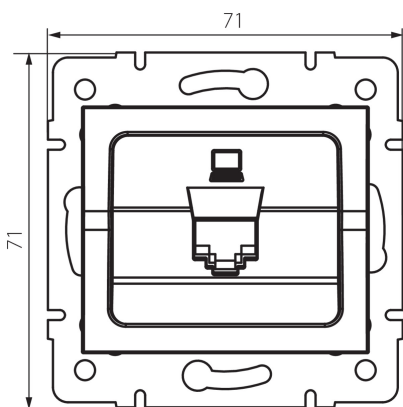

25286 LOGI 02-1400-041 gr

Single computer socket (RJ45Cat 6 Jack)

5905339252869

GENERAL DATA:

Colour: graphite

Place of assembly: Recessed mount in the wall

Width [mm]: 71

Height [mm]: 71

Diameter of an installation box: 60

Number of sockets: 1

TECHNICAL DATA:

Socket type: single computer RJ45 Cat. 6

Plastic: ABS

LOGISTIC DATA:

Packaging method: 10

Number of units in the secondary packaging: 10

Number of units in the packaging: 120

Net unit weight [g]: 54

Grammage [g]: 66.58

Length of a unit pack [cm]: 10

Width of a unit pack [cm]: 4

Height of a unit pack [cm]: 13

Weight of a cardboard box [kg]: 7.9896

Width of a cardboard box [cm]: 25.5

Height of a cardboard box [cm]: 32

Length of a cardboard box [cm]: 44

Volume of a cardboard box [m³]: 0.035904