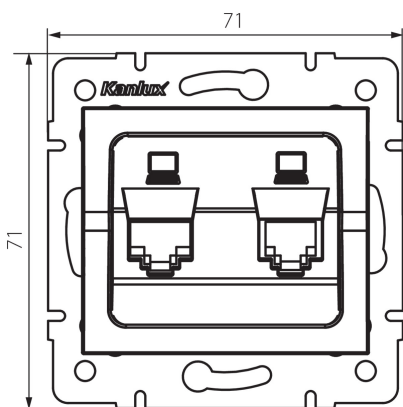

25287 LOGI 02-1410-041 gr

Double computer socket, independent (2x RJ45Cat 5e Jack)

5905339252876

GENERAL DATA:

Colour: graphite

Place of assembly: Recessed mount in the wall

Width [mm]: 71

Height [mm]: 71

Diameter of an installation box: 60

Number of sockets: 2

TECHNICAL DATA:

Socket type: Dual independent computer socket (2x rj45cat 5e)

Plastic: ABS

LOGISTIC DATA:

Packaging method: 10

Number of units in the secondary packaging: 10

Number of units in the packaging: 120

Net unit weight [g]: 58

Grammage [g]: 70.5

Length of a unit pack [cm]: 10

Width of a unit pack [cm]: 4

Height of a unit pack [cm]: 13

Weight of a cardboard box [kg]: 8.46

Width of a cardboard box [cm]: 25.5

Height of a cardboard box [cm]: 32

Length of a cardboard box [cm]: 44

Volume of a cardboard box [m³]: 0.035904