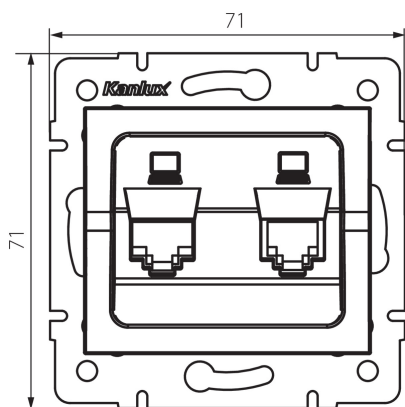

25288 LOGI 02-1420-041 gr

Double computer socket, independent (2x RJ45Cat 6 Jack)

5905339252883

GENERAL DATA:

Colour: graphite

Place of assembly: Recessed mount in the wall

Width [mm]: 71

Height [mm]: 71

Diameter of an installation box: 60

Number of sockets: 2

TECHNICAL DATA:

Socket type: Dual independent computer socket (2x rj45cat 6)

Plastic: ABS

LOGISTIC DATA:

Packaging method: 10

Number of units in the secondary packaging: 10

Number of units in the packaging: 120

Net unit weight [g]: 60

Grammage [g]: 72.58

Length of a unit pack [cm]: 10

Width of a unit pack [cm]: 4

Height of a unit pack [cm]: 13

Weight of a cardboard box [kg]: 8.7096

Width of a cardboard box [cm]: 25.5

Height of a cardboard box [cm]: 32

Length of a cardboard box [cm]: 44

Volume of a cardboard box [m³]: 0.035904