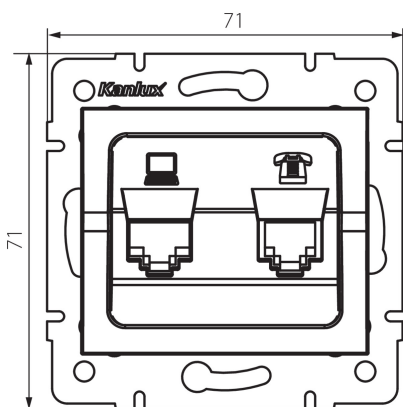

25289 LOGI 02-1430-041 gr

Computer and telephone socket (RJ45 Cat 5e+RJ11)

5905339252890

GENERAL DATA:

Colour: graphite
Place of assembly: Recessed mount in the wall
Width [mm]: 71
Height [mm]: 71
Diameter of an installation box: 60
Number of sockets: 2

TECHNICAL DATA:

Socket type: Telephone and computer socket (rj45 cat 5e+rj11)
Plastic: ABS

LOGISTIC DATA:

Packaging method: 10
Number of units in the secondary packaging: 10
Number of units in the packaging: 120
Net unit weight [g]: 58
Grammage [g]: 70.58
Length of a unit pack [cm]: 10
Width of a unit pack [cm]: 4
Height of a unit pack [cm]: 13
Weight of a cardboard box [kg]: 8.4696
Width of a cardboard box [cm]: 25.5
Height of a cardboard box [cm]: 32
Length of a cardboard box [cm]: 44
Volume of a cardboard box [m³]: 0.035904