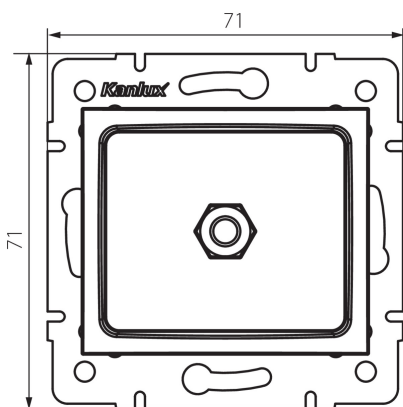

25293 LOGI 02-1830-041 gr

Equipotential socket

5905339252937

GENERAL DATA:

Colour: graphite

Place of assembly: Recessed mount in the wall

Width [mm]: 71

Height [mm]: 71

Diameter of an installation box: 60

Number of sockets: 1

TECHNICAL DATA:

Plastic: ABS

LOGISTIC DATA:

Packaging method: 10

Number of units in the secondary packaging: 10

Number of units in the packaging: 120

Net unit weight [g]: 64

Grammage [g]: 76.67

Length of a unit pack [cm]: 9

Width of a unit pack [cm]: 5

Height of a unit pack [cm]: 15

Weight of a cardboard box [kg]: 9.2004

Width of a cardboard box [cm]: 25.5