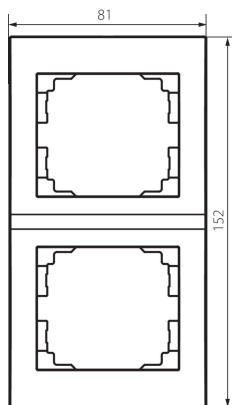

## 25299 LOGI 02-1520-041 gr

2 Gang Frame Vertical - with wing

5905339252999

### GENERAL DATA:

**Colour:** graphite  
**Length [mm]:** 81  
**Height [mm]:** 152

### LOGISTIC DATA:

**Packaging method:** 10  
**Number of units in the secondary packaging:** 10  
**Number of units in the packaging:** 120  
**Net unit weight [g]:** 22  
**Grammage [g]:** 33.58  
**Length of a unit pack [cm]:** 10  
**Width of a unit pack [cm]:** 1.5  
**Height of a unit pack [cm]:** 21  
**Weight of a cardboard box [kg]:** 4.0296  
**Width of a cardboard box [cm]:** 18  
**Height of a cardboard box [cm]:** 42  
**Length of a cardboard box [cm]:** 37.5  
**Volume of a cardboard box [m<sup>3</sup>]:** 0.02835