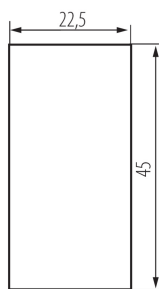

25302 BIURO 04-1000-102 bi

1 gang 1 way switch

5905339253026

GENERAL DATA:

Colour: white

Place of assembly: slot 45x45

Highlighting: no

Width [mm]: 22.5

Height [mm]: 45

Installation depth: 25

TECHNICAL DATA:

Rated voltage [V]: 250 AC

Material: ABS

Terminal type: Screw terminal

Plastic: ABS

Number of levers: 1

Number of modules: 1

Rated current [AX]: 16

LOGISTIC DATA:

Packaging method: 80

Number of units in the secondary packaging: 80

Number of units in the packaging: 800

Net unit weight [g]: 19

Grammage [g]: 21.88

Length of a unit pack [cm]: 2

Width of a unit pack [cm]: 3.5

Height of a unit pack [cm]: 4.5

Weight of a cardboard box [kg]: 17.504

Width of a cardboard box [cm]: 28

Height of a cardboard box [cm]: 35

Length of a cardboard box [cm]: 51