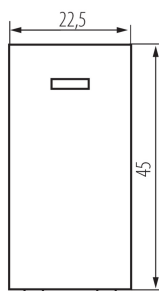

### GENERAL DATA:

**Colour:** white  
**Place of assembly:** slot 45x45  
**Highlighting:** yes  
**Width [mm]:** 22.5  
**Height [mm]:** 45  
**Installation depth:** 25

### TECHNICAL DATA:

**Rated voltage [V]:** 250 AC  
**Material:** ABS  
**Terminal type:** Screw terminal  
**Plastic:** ABS  
**Number of levers:** 1  
**Number of modules:** 1  
**Rated current [AX]:** 16

### LOGISTIC DATA:

**Packaging method:** 80  
**Number of units in the secondary packaging:** 80  
**Number of units in the packaging:** 800  
**Net unit weight [g]:** 19  
**Grammage [g]:** 21.88  
**Length of a unit pack [cm]:** 2  
**Width of a unit pack [cm]:** 3.5  
**Height of a unit pack [cm]:** 4.5  
**Weight of a cardboard box [kg]:** 17.504  
**Width of a cardboard box [cm]:** 28  
**Height of a cardboard box [cm]:** 35  
**Length of a cardboard box [cm]:** 51  
**Volume of a cardboard box [m<sup>3</sup>]:** 0.04998