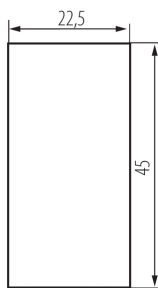

25304 BIURO 04-1001-102 bi

2 gang 2 way switch

5905339253040

GENERAL DATA:

Colour: white

Place of assembly: slot 45x45

Highlighting: no

Width [mm]: 22.5

Height [mm]: 45

Installation depth: 25

TECHNICAL DATA:

Rated voltage [V]: 250 AC

Material: ABS

Terminal type: Screw terminal

Plastic: ABS

Number of levers: 1

Number of modules: 1

Rated current [AX]: 16

LOGISTIC DATA:

Unit of measurement: unit

Packaging method: 80

Number of units in the secondary packaging: 80

Number of units in the packaging: 800

Net unit weight [g]: 25

Grammage [g]: 27.88

Length of a unit pack [cm]: 2

Width of a unit pack [cm]: 3.5

Height of a unit pack [cm]: 4.5

Weight of a cardboard box [kg]: 22.304

Width of a cardboard box [cm]: 28

Height of a cardboard box [cm]: 35