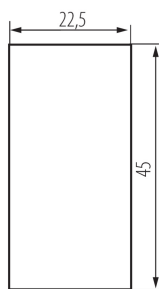

25305 BIURO 04-1050-102 bi

Staircase switch

5905339253057

GENERAL DATA:

Colour: white

Place of assembly: slot 45x45

Highlighting: Not applicable

Width [mm]: 22.5

Height [mm]: 45

Installation depth: 25

TECHNICAL DATA:

Rated voltage [V]: 250 AC

Material: ABS

Terminal type: Screw terminal

Plastic: ABS

Number of levers: 1

Number of modules: 1

Rated current [AX]: 16

LOGISTIC DATA:

Packaging method: 80

Number of units in the secondary packaging: 80

Number of units in the packaging: 800

Net unit weight [g]: 23

Grammage [g]: 25.88

Length of a unit pack [cm]: 2

Width of a unit pack [cm]: 4

Height of a unit pack [cm]: 4.5

Weight of a cardboard box [kg]: 20.704

Width of a cardboard box [cm]: 28

Height of a cardboard box [cm]: 35

Length of a cardboard box [cm]: 51