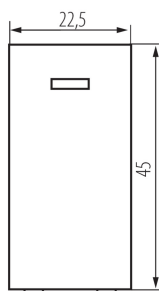

### GENERAL DATA:

**Colour:** white  
**Place of assembly:** slot 45x45  
**Highlighting:** yes  
**Width [mm]:** 22.5  
**Height [mm]:** 45  
**Installation depth:** 25

### TECHNICAL DATA:

**Rated voltage [V]:** 250 AC  
**Material:** ABS  
**Terminal type:** Screw terminal  
**Plastic:** ABS  
**Number of levers:** 1  
**Number of modules:** 1  
**Rated current [AX]:** 16

### LOGISTIC DATA:

**Packaging method:** 80  
**Number of units in the secondary packaging:** 80  
**Number of units in the packaging:** 800  
**Net unit weight [g]:** 23  
**Grammage [g]:** 25.88  
**Length of a unit pack [cm]:** 2  
**Width of a unit pack [cm]:** 4  
**Height of a unit pack [cm]:** 4.5  
**Weight of a cardboard box [kg]:** 20.704  
**Width of a cardboard box [cm]:** 28  
**Height of a cardboard box [cm]:** 35  
**Length of a cardboard box [cm]:** 51  
**Volume of a cardboard box [m<sup>3</sup>]:** 0.04998