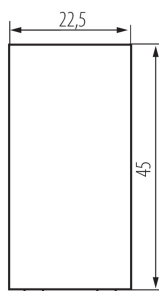

### GENERAL DATA:

**Colour:** white

**Place of assembly:** slot 45x45

**Highlighting:** Not applicable

**Width [mm]:** 22.5

**Height [mm]:** 45

**Installation depth:** 25

### TECHNICAL DATA:

**Rated voltage [V]:** 250 AC

**Material:** ABS

**Terminal type:** Screw terminal

**Plastic:** ABS

**Number of levers:** 1

**Number of modules:** 1

**Rated current [AX]:** 10

### LOGISTIC DATA:

**Packaging method:** 80

**Number of units in the secondary packaging:** 80

**Number of units in the packaging:** 800

**Net unit weight [g]:** 19

**Grammage [g]:** 21.88

**Length of a unit pack [cm]:** 2

**Width of a unit pack [cm]:** 3.5

**Height of a unit pack [cm]:** 4.5

**Weight of a cardboard box [kg]:** 17.504

**Width of a cardboard box [cm]:** 28

**Height of a cardboard box [cm]:** 35

**Length of a cardboard box [cm]:** 51