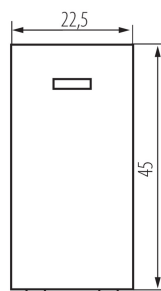

### GENERAL DATA:

**Colour:** white

**Place of assembly:** slot 45x45

**Highlighting:** yes

**Width [mm]:** 22.5

**Height [mm]:** 45

**Installation depth:** 25

### TECHNICAL DATA:

**Rated voltage [V]:** 250 AC

**Material:** ABS

**Terminal type:** Screw terminal

**Plastic:** ABS

**Number of levers:** 1

**Number of modules:** 1

**Rated current [AX]:** 10

### LOGISTIC DATA:

**Packaging method:** 80

**Number of units in the secondary packaging:** 80

**Number of units in the packaging:** 800

**Net unit weight [g]:** 23

**Grammage [g]:** 25.88

**Length of a unit pack [cm]:** 2

**Width of a unit pack [cm]:** 4

**Height of a unit pack [cm]:** 4.5

**Weight of a cardboard box [kg]:** 20.704

**Width of a cardboard box [cm]:** 28

**Height of a cardboard box [cm]:** 35

**Length of a cardboard box [cm]:** 51