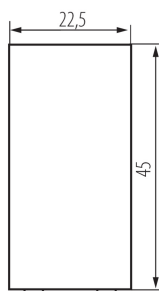

25311 BIURO 04-1070-102 bi

Cross connector

5905339253118

GENERAL DATA:

Colour: white

Place of assembly: slot 45x45

Highlighting: Not applicable

Width [mm]: 22.5

Height [mm]: 45

Installation depth: 25

TECHNICAL DATA:

Rated voltage [V]: 250 AC

Material: ABS

Terminal type: Screw terminal

Plastic: ABS

Number of levers: 1

Number of modules: 1

Rated current [AX]: 16

LOGISTIC DATA:

Packaging method: 80

Number of units in the secondary packaging: 80

Number of units in the packaging: 800

Net unit weight [g]: 27

Grammage [g]: 29.88

Length of a unit pack [cm]: 2

Width of a unit pack [cm]: 4

Height of a unit pack [cm]: 4.5

Weight of a cardboard box [kg]: 23.904

Width of a cardboard box [cm]: 28

Height of a cardboard box [cm]: 35

Length of a cardboard box [cm]: 51