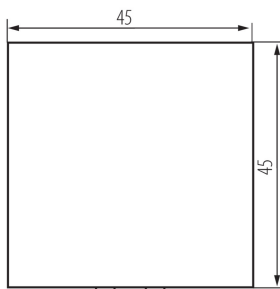

25312 BIURO 04-1005-102 bi

Single-pole switch, m45

5905339253125

GENERAL DATA:

Colour: white
Place of assembly: slot 45x45
Highlighting: Not applicable
Width [mm]: 45
Height [mm]: 45
Installation depth: 25

TECHNICAL DATA:

Rated voltage [V]: 250 AC
Material: ABS
Terminal type: Screw terminal
Plastic: ABS
Number of levers: 1
Number of modules: 2
Rated current [AX]: 16

LOGISTIC DATA:

Packaging method: 56
Number of units in the secondary packaging: 56
Number of units in the packaging: 560
Net unit weight [g]: 21
Grammage [g]: 24.64
Length of a unit pack [cm]: 4.5
Width of a unit pack [cm]: 4
Height of a unit pack [cm]: 4.5
Weight of a cardboard box [kg]: 13.7984
Width of a cardboard box [cm]: 28
Height of a cardboard box [cm]: 35
Length of a cardboard box [cm]: 51
Volume of a cardboard box [m³]: 0.04998