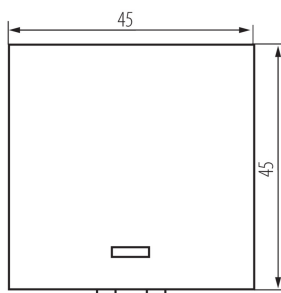

25313 BIURO 04-1115-102 bi

Single-pole LED switch, m45

5905339253132

GENERAL DATA:

Colour: white
Place of assembly: slot 45x45
Highlighting: yes
Width [mm]: 45
Height [mm]: 45
Installation depth: 25

TECHNICAL DATA:

Rated voltage [V]: 250 AC
Material: ABS
Terminal type: Screw terminal
Plastic: ABS
Number of levers: 1
Number of modules: 2
Rated current [AX]: 16

LOGISTIC DATA:

Packaging method: 56
Number of units in the secondary packaging: 56
Number of units in the packaging: 560
Net unit weight [g]: 23
Grammage [g]: 26.79
Length of a unit pack [cm]: 4.5
Width of a unit pack [cm]: 4
Height of a unit pack [cm]: 4.5
Weight of a cardboard box [kg]: 15.0024
Width of a cardboard box [cm]: 28
Height of a cardboard box [cm]: 35
Length of a cardboard box [cm]: 51
Volume of a cardboard box [m³]: 0.04998