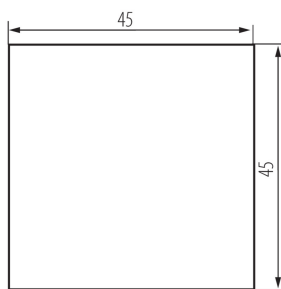

### GENERAL DATA:

**Colour:** white

**Place of assembly:** slot 45x45

**Highlighting:** Not applicable

**Width [mm]:** 45

**Height [mm]:** 45

**Installation depth:** 25

### TECHNICAL DATA:

**Rated voltage [V]:** 250 AC

**Material:** ABS

**Terminal type:** Screw terminal

**Plastic:** ABS

**Number of levers:** 1

**Number of modules:** 2

**Rated current [AX]:** 16

### LOGISTIC DATA:

**Packaging method:** 56

**Number of units in the secondary packaging:** 56

**Number of units in the packaging:** 560

**Net unit weight [g]:** 23

**Grammage [g]:** 26.79

**Length of a unit pack [cm]:** 4.5

**Width of a unit pack [cm]:** 4

**Height of a unit pack [cm]:** 4.5

**Weight of a cardboard box [kg]:** 15.0024

**Width of a cardboard box [cm]:** 28

**Height of a cardboard box [cm]:** 35

**Length of a cardboard box [cm]:** 51