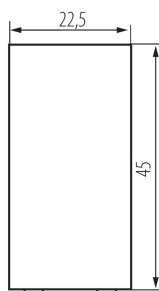

25316 BIURO 04-1035-102 bi

Bell push switch, m45

5905339253163

GENERAL DATA:

Colour: white

Place of assembly: slot 45x45

Highlighting: Not applicable

Width [mm]: 22.5

Height [mm]: 45

Installation depth: 25

TECHNICAL DATA:

Rated voltage [V]: 250 AC

Material: ABS

Terminal type: Screw terminal

Plastic: ABS

Number of levers: 1

Number of modules: 1

Rated current [AX]: 10

LOGISTIC DATA:

Packaging method: 56

Number of units in the secondary packaging: 56

Number of units in the packaging: 560

Net unit weight [g]: 23

Grammage [g]: 26.79

Length of a unit pack [cm]: 4.5

Width of a unit pack [cm]: 4

Height of a unit pack [cm]: 4.5

Weight of a cardboard box [kg]: 15.0024

Width of a cardboard box [cm]: 28

Height of a cardboard box [cm]: 35

Length of a cardboard box [cm]: 51