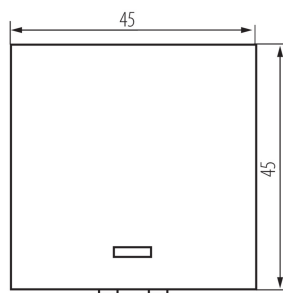

25317 BIURO 04-1085-102 bi

LED NO switch, m45

5905339253170

GENERAL DATA:

Colour: white
Place of assembly: slot 45x45
Highlighting: yes
Width [mm]: 45
Height [mm]: 45
Installation depth: 25

TECHNICAL DATA:

Rated voltage [V]: 250 AC
Material: ABS
Terminal type: Screw terminal
Plastic: ABS
Number of levers: 1
Number of modules: 2
Rated current [AX]: 10

LOGISTIC DATA:

Packaging method: 56
Number of units in the secondary packaging: 56
Number of units in the packaging: 560
Net unit weight [g]: 23
Grammage [g]: 26.61
Length of a unit pack [cm]: 4.5
Width of a unit pack [cm]: 4
Height of a unit pack [cm]: 4.5
Weight of a cardboard box [kg]: 14.9016
Width of a cardboard box [cm]: 28
Height of a cardboard box [cm]: 35
Length of a cardboard box [cm]: 51
Volume of a cardboard box [m³]: 0.04998