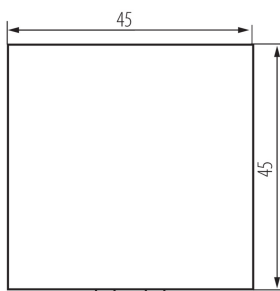

25320 BIURO 04-1002-102 bi

Double pole switch with big rocker

5905339253200

GENERAL DATA:

Colour: white
Place of assembly: slot 45x45
Highlighting: Not applicable
Width [mm]: 45
Height [mm]: 45
Installation depth: 25

TECHNICAL DATA:

Rated voltage [V]: 250 AC
Material: ABS
Terminal type: Screw terminal
Plastic: ABS
Number of levers: 1
Number of modules: 2
Rated current [AX]: 16

LOGISTIC DATA:

Packaging method: 56
Number of units in the secondary packaging: 56
Number of units in the packaging: 560
Net unit weight [g]: 27
Grammage [g]: 30.71
Length of a unit pack [cm]: 4.5
Width of a unit pack [cm]: 4
Height of a unit pack [cm]: 4.5
Weight of a cardboard box [kg]: 17.1976
Width of a cardboard box [cm]: 28
Height of a cardboard box [cm]: 35
Length of a cardboard box [cm]: 51
Volume of a cardboard box [m³]: 0.04998