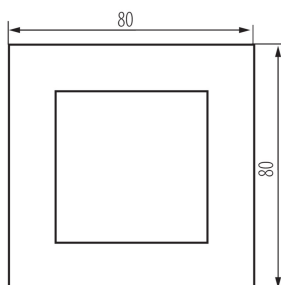

### GENERAL DATA:

**Colour:** white

**Width [mm]:** 80

**Height [mm]:** 80

### TECHNICAL DATA:

**Material:** ABS

**Plastic:** ABS

**Number of modules:** 2

### LOGISTIC DATA:

**Packaging method:** 54

**Number of units in the secondary packaging:** 54

**Number of units in the packaging:** 540

**Net unit weight [g]:** 11

**Grammage [g]:** 14.81

**Length of a unit pack [cm]:** 8

**Width of a unit pack [cm]:** 1.5

**Height of a unit pack [cm]:** 8

**Weight of a cardboard box [kg]:** 7.9974

**Width of a cardboard box [cm]:** 28

**Height of a cardboard box [cm]:** 35

**Length of a cardboard box [cm]:** 51