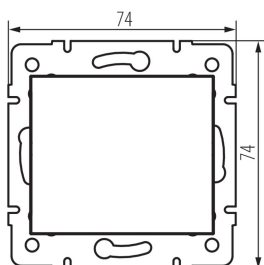

25344 BIURO 04-1461-102 bi

Support with claw

5905339253446

GENERAL DATA:

Colour: white
Width [mm]: 74
Height [mm]: 74
Diameter of an installation box: 60

TECHNICAL DATA:

Material: ABS
Plastic: ABS
Number of modules: 2

LOGISTIC DATA:

Packaging method: 30
Number of units in the secondary packaging: 30
Number of units in the packaging: 300
Net unit weight [g]: 21
Grammage [g]: 27
Length of a unit pack [cm]: 7.5
Width of a unit pack [cm]: 3
Height of a unit pack [cm]: 7.5
Weight of a cardboard box [kg]: 8.1
Width of a cardboard box [cm]: 28
Height of a cardboard box [cm]: 35
Length of a cardboard box [cm]: 51
Volume of a cardboard box [m³]: 0.04998