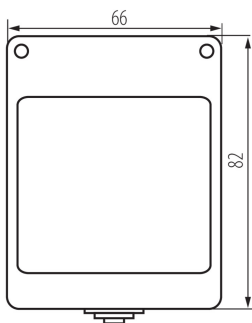

25345 BIURO 04-2030-102 bi

Installation box for 45x45mm insert, IP55

5905339253453

GENERAL DATA:

Colour: white
Width [mm]: 66
Height [mm]: 82

TECHNICAL DATA:

Material: ABS
Plastic: ABS
Number of modules: 2
IP class: 55

LOGISTIC DATA:

Packaging method: 8
Number of units in the secondary packaging: 8
Number of units in the packaging: 80
Net unit weight [g]: 87
Grammage [g]: 110
Length of a unit pack [cm]: 6
Width of a unit pack [cm]: 6.5
Height of a unit pack [cm]: 9
Weight of a cardboard box [kg]: 8.8
Width of a cardboard box [cm]: 28
Height of a cardboard box [cm]: 35
Length of a cardboard box [cm]: 51
Volume of a cardboard box [m³]: 0.04998