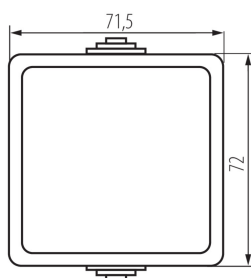

25348 TEKNO 05-1000-143 sz

1 gang 1 way switch

5905339253484

GENERAL DATA:

Colour: grey

Place of assembly: wall mounted

Highlighting: Not applicable

TECHNICAL DATA:

Rated voltage [V]: 250 AC

Material of contacts: CuZn70

Terminal type: Screw terminal

Plastic: ABS

Number of levers: 1

Rated current [AX]: 10

IP class: 54

LOGISTIC DATA:

Packaging method: 10

Number of units in the secondary packaging: 10

Number of units in the packaging: 100

Net unit weight [g]: 86

Grammage [g]: 108.1

Length of a unit pack [cm]: 9

Width of a unit pack [cm]: 5

Height of a unit pack [cm]: 18

Weight of a cardboard box [kg]: 10.81

Width of a cardboard box [cm]: 32

Height of a cardboard box [cm]: 33

Length of a cardboard box [cm]: 48

Volume of a cardboard box [m³]: 0.050688