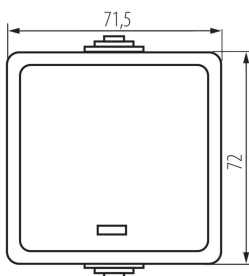

25353 TEKNO 05-1110-143 sz

Single-pole LED switch

5905339253538

GENERAL DATA:

Colour: grey

Place of assembly: wall mounted

Highlighting: yes

TECHNICAL DATA:

Rated voltage [V]: 250 AC

Material of contacts: CuZn70

Terminal type: Screw terminal

Plastic: ABS

Number of levers: 1

Rated current [AX]: 10

IP class: 54

LOGISTIC DATA:

Packaging method: 10

Number of units in the secondary packaging: 10

Number of units in the packaging: 100

Net unit weight [g]: 88

Grammage [g]: 110.1

Length of a unit pack [cm]: 9

Width of a unit pack [cm]: 5

Height of a unit pack [cm]: 18

Weight of a cardboard box [kg]: 11.01

Width of a cardboard box [cm]: 32

Height of a cardboard box [cm]: 33

Length of a cardboard box [cm]: 48

Volume of a cardboard box [m³]: 0.050688