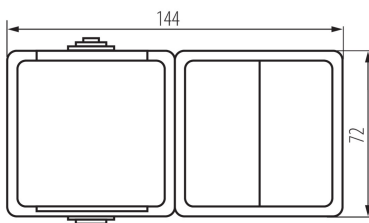

25359 TEKNO 05-3520-143 sz

Light switch and type E power socket with contact protection

5905339253590

GENERAL DATA:

Colour: grey
Place of assembly: wall mounted
Contact protection: yes
Highlighting: Not applicable
Number of sockets: 1

TECHNICAL DATA:

Rated voltage [V]: 250 AC
Rated current [A]: 16
Class of protection against electric shock: I
Material of contacts: CuZn70
Earthing type: Type E
Terminal type: Screw terminal
Plastic: ABS
Number of levers: 2
Rated current [AX]: 10
IP class: 54

LOGISTIC DATA:

Packaging method: 5
Number of units in the secondary packaging: 5
Number of units in the packaging: 40
Net unit weight [g]: 174
Grammage [g]: 202
Length of a unit pack [cm]: 9
Width of a unit pack [cm]: 5.5
Height of a unit pack [cm]: 24
Weight of a cardboard box [kg]: 8.08
Width of a cardboard box [cm]: 31
Height of a cardboard box [cm]: 35
Length of a cardboard box [cm]: 35
Volume of a cardboard box [m³]: 0.037975