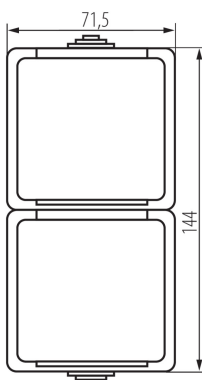

25360 TEKNO 05-2220-143 sz

Type E double power socket, vertical, with contact protection

5905339253606

GENERAL DATA:

Colour: grey
Place of assembly: wall mounted
Contact protection: yes
Number of sockets: 2

TECHNICAL DATA:

Rated voltage [V]: 250 AC
Rated current [A]: 16
Class of protection against electric shock: I
Material of contacts: CuZn70
Earthing type: Type E
Terminal type: Screw terminal
Plastic: ABS
IP class: 54

LOGISTIC DATA:

Packaging method: 5
Number of units in the secondary packaging: 5
Number of units in the packaging: 40
Net unit weight [g]: 170
Grammage [g]: 198
Length of a unit pack [cm]: 9
Width of a unit pack [cm]: 5.5
Height of a unit pack [cm]: 24
Weight of a cardboard box [kg]: 7.92
Width of a cardboard box [cm]: 31
Height of a cardboard box [cm]: 35
Length of a cardboard box [cm]: 35
Volume of a cardboard box [m³]: 0.037975