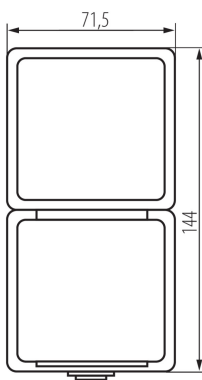

25361 TEKNO 05-3121-143 sz

Single-pole switch and type E power socket, vertical, with contact protection

5905339253613

GENERAL DATA:

Colour: grey
Place of assembly: wall mounted
Contact protection: yes
Highlighting: Not applicable
Number of sockets: 1

TECHNICAL DATA:

Rated voltage [V]: 250 AC
Rated current [A]: 16
Class of protection against electric shock: I
Material of contacts: CuZn70
Earthing type: Type E
Terminal type: Screw terminal
Plastic: ABS
Number of levers: 1
Rated current [AX]: 10
IP class: 54

LOGISTIC DATA:

Packaging method: 5
Number of units in the secondary packaging: 5
Number of units in the packaging: 40
Net unit weight [g]: 174
Grammage [g]: 202
Length of a unit pack [cm]: 9
Width of a unit pack [cm]: 5.5
Height of a unit pack [cm]: 24
Weight of a cardboard box [kg]: 8.08
Width of a cardboard box [cm]: 31
Height of a cardboard box [cm]: 35
Length of a cardboard box [cm]: 35
Volume of a cardboard box [m³]: 0.037975