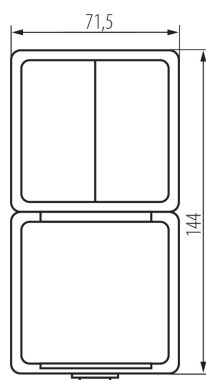

25362 TEKNO 05-3521-143 sz

Light switch and type E power socket, vertical, with contact protection

5905339253620

GENERAL DATA:

Colour: grey
Place of assembly: wall mounted
Contact protection: yes
Highlighting: Not applicable
Number of sockets: 1

TECHNICAL DATA:

Rated voltage [V]: 250 AC
Rated current [A]: 16
Class of protection against electric shock: I
Material of contacts: CuZn70
Earthing type: Type E
Terminal type: Screw terminal
Plastic: ABS
Number of levers: 2
Rated current [AX]: 10
IP class: 54

LOGISTIC DATA:

Packaging method: 5
Number of units in the secondary packaging: 5
Number of units in the packaging: 40
Net unit weight [g]: 178
Grammage [g]: 206
Length of a unit pack [cm]: 9
Width of a unit pack [cm]: 5.5
Height of a unit pack [cm]: 24
Weight of a cardboard box [kg]: 8.24
Width of a cardboard box [cm]: 31
Height of a cardboard box [cm]: 35
Length of a cardboard box [cm]: 35
Volume of a cardboard box [m³]: 0.037975