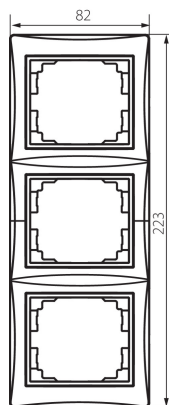

25363 DOMO 01-1530-030 pe

3 Gang Frame Vertical - with wing

5905339253637

GENERAL DATA:

Colour: pearl white

Width [mm]: 81

Height [mm]: 223

TECHNICAL DATA:

Material: PC

Plastic: PC

LOGISTIC DATA:

Packaging method: 10

Number of units in the secondary packaging: 10

Number of units in the packaging: 120

Net unit weight [g]: 46

Grammage [g]: 60

Length of a unit pack [cm]: 10

Width of a unit pack [cm]: 1.5

Height of a unit pack [cm]: 29

Weight of a cardboard box [kg]: 7.2

Width of a cardboard box [cm]: 25

Height of a cardboard box [cm]: 42

Length of a cardboard box [cm]: 37.5