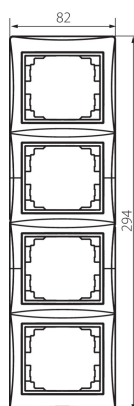

25364 DOMO 01-1540-030 pe

4 Gang Frame Vertical - with wing

5905339253644

GENERAL DATA:

Colour: pearl white
Width [mm]: 81
Height [mm]: 294

TECHNICAL DATA:

Material: PC
Plastic: PC

LOGISTIC DATA:

Packaging method: 10
Number of units in the secondary packaging: 10
Number of units in the packaging: 120
Net unit weight [g]: 60
Grammage [g]: 76.33
Length of a unit pack [cm]: 10
Width of a unit pack [cm]: 1
Height of a unit pack [cm]: 36.5
Weight of a cardboard box [kg]: 9.1596
Width of a cardboard box [cm]: 32
Height of a cardboard box [cm]: 42
Length of a cardboard box [cm]: 37.5
Volume of a cardboard box [m³]: 0.0504