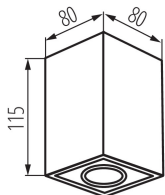

25476 GORD XS DLP-50-B

Ceiling-mounted spotlight fitting

5905339254764

MODERN
design

HIGH
quality
finish

Kanlux GORD XS has a new, more interesting style than its predecessor (Kanlux GORD). These luminaires provide unique lighting that allows you to emphasize selected elements of the interior design. The changed version of these popular luminaires will satisfy lovers of geometric shapes.

GENERAL DATA:

Colour: black

Place of assembly: ceiling mounted

Place of application: Indoors

Minimum distance from the illuminated object: 0,5m

Length [mm]: 80

Width [mm]: 80

Height [mm]: 115

TECHNICAL DATA:

Rated voltage [V]: 220-240 AC

Rated frequency [Hz]: 50

Maximum power [W]: max 10

Class of protection against electric shock: I

Light source: PAR16 LED

Cap: GU10

Ambient temperature range to which the product can be exposed: 5÷25

Enclosure material: aluminum alloy

Connection type: Bolt terminal block

Range of sections of wires used [mm²]: 1÷2,5

The fixture is movable vertically [°]: 25

Lighting-fixture angle regulation: in one axis

IP class: 20

LOGISTIC DATA:

Packaging method: 20

Number of units in the secondary packaging: 1

Number of units in the packaging: 20