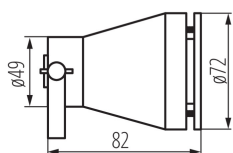

Garden light fitting with replaceable light source

5905339257208

IP
68

Waterproof Kanlux AKVEN LED luminaire is a perfect solution for lighting ponds. It is equipped with a replaceable LED light source and adapted to long-term immersion in water, even 3 metres deep.

GENERAL DATA:

Colour: green
Place of assembly: surface mounted
Place of application: Indoors and outdoors
Minimum distance from the illuminated object: 0,5m
Compatible with a dimmer: no
Replaceable light source: yes
Length [mm]: 82
Diameter [mm]: 72
Number of chokes: 1
Integrated LED light source: yes

TECHNICAL DATA:

Rated voltage [V]: 12 AC; 12 DC
Rated frequency [Hz]: 50
Maximum power [W]: max 35
Class of protection against electric shock: III
Light source: MR16
Light source included: yes
Luminous flux [lm]: 300
Colour temperature: Warm white
Correlated colour temperature [K]: 3000
Colour consistency in McAdam ellipses: ≤6
Colour rendering index: 80
Cap: Gx5,3
Service life [h]: 25000
Number of on/off cycles: ≥15000
Lighting angle [°]: 120
Ambient temperature range to which the product can be exposed: -20÷35
Enclosure material: aluminum alloy
Connection type: Bolt terminal block
Range of sections of wires used [mm²]: 1-1,5
Lamp-heating time [s]: ≤1
Lamp-ignition time [s]: ≤0,5
The fixture is movable vertically [°]: 180
IP class: 68