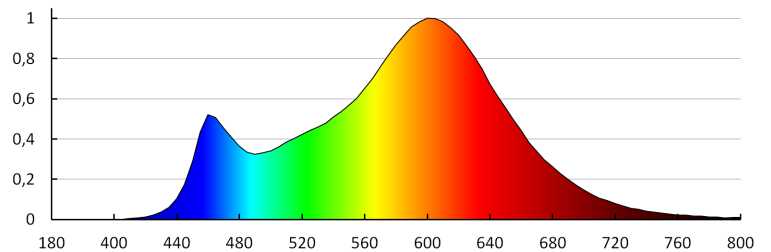

Garden light fitting with replaceable light source

LOGISTIC DATA:

Packaging method: 10

Number of units in the secondary packaging: 1

Number of units in the packaging: 10

Net unit weight [g]: 370

Grammage [g]: 424

Length of a unit pack [cm]: 8

Width of a unit pack [cm]: 8

Height of a unit pack [cm]: 9.5

Weight of a cardboard box [kg]: 4.24

Width of a cardboard box [cm]: 18.5

Height of a cardboard box [cm]: 11

Length of a cardboard box [cm]: 42

Volume of a cardboard box [m³]: 0.008547

KANLUX S.A. (kat 25720) AKVEN LED / LDC (Polar)