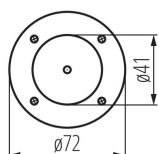

Garden light fitting with replaceable light source

5905339257208

IP
68

Waterproof Kanlux AKVEN LED luminaire is a perfect solution for lighting ponds. It is equipped with a replaceable LED light source and adapted to long-term immersion in water, even 3 metres deep.

GENERAL DATA:

Colour: green
Place of assembly: surface mounted
Place of application: Indoors and outdoors
Minimum distance from the illuminated object: 0,5m
Compatible with a dimmer: no
Replaceable light source: yes
Length [mm]: 82
Diameter [mm]: 72
Number of chokes: 1
Integrated LED light source: yes

TECHNICAL DATA:

Rated voltage [V]: 12 AC; 12 DC
Rated frequency [Hz]: 50
Maximum power [W]: max 35
Class of protection against electric shock: III
Light source: MR16
Light source included: yes
Luminous flux [lm]: 300
Colour temperature: Warm white
Correlated colour temperature [K]: 3000
Colour consistency in McAdam ellipses: ≤6
Colour rendering index: 80
Cap: Gx5,3
Service life [h]: 25000
Number of on/off cycles: ≥15000
Lighting angle [°]: 120
Ambient temperature range to which the product can be exposed: -20÷35
Enclosure material: aluminum alloy
Connection type: Bolt terminal block
Range of sections of wires used [mm²]: 1-1,5
Lamp-heating time [s]: ≤1
Lamp-ignition time [s]: ≤0,5
The fixture is movable vertically [°]: 180
IP class: 68