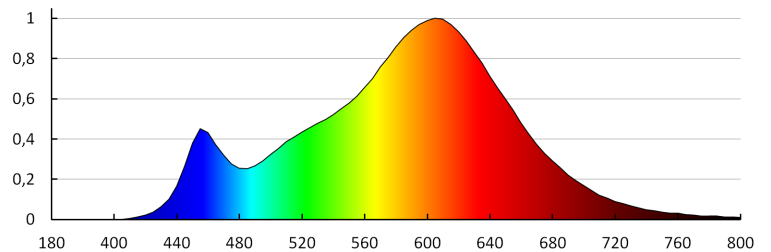

LOGISTIC DATA:

Packaging method: 50
Number of units in the secondary packaging: 1
Number of units in the packaging: 50
Net unit weight [g]: 78
Grammage [g]: 145.2
Length of a unit pack [cm]: 11.5
Width of a unit pack [cm]: 9.5
Height of a unit pack [cm]: 7.5
Weight of a cardboard box [kg]: 7.26
Width of a cardboard box [cm]: 24
Height of a cardboard box [cm]: 40.5
Length of a cardboard box [cm]: 49
Volume of a cardboard box [m³]: 0.047628

KANLUX S.A. (kat 25780) IVIAN LED 4,5W W-WW / LDC (Polar)