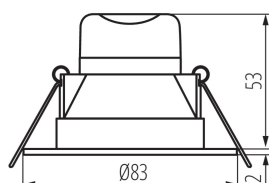

25780 IVIAN LED 4,5W W-WW

LED spotlight fitting, IP44

5905339257802

IP
44

Kanlux IVIAN LED is a family of downlight type holders. It is characterized by an increased degree of tightness - IP44, which allows using it in bathrooms and rooms with increased humidity. LED SMD diodes are the light source and the casing is made of plastic.

GENERAL DATA:

Colour: white

Place of assembly: Recessed mount in the ceiling

Place of application: Indoors

Minimum distance from the illuminated object: 0,5m

Compatible with a dimmer: no

The product is not suitable to be covered with a heat-insulating material: yes

Height [mm]: 55

Diameter [mm]: 83

Assembly hole [mm]: Ø65

Integrated LED light source: yes

TECHNICAL DATA:

Rated voltage [V]: 220-240 AC

Rated frequency [Hz]: 50

Maximum power [W]: 4,5

Class of protection against electric shock: II

Lampshade material: plastic

Diode type: LED SMD

Luminous flux [lm]: 430

Colour temperature: Warm white

Correlated colour temperature [K]: 3000

Colour consistency in McAdam ellipses: ≤6

Colour rendering index: 80

Service life [h]: 15000

Number of on/off cycles: ≥25000

Lighting angle [°]: 100

Luminous efficiency of the lamp [lm/W]: 96

Ambient temperature range to which the product can be exposed: 5÷25

Enclosure material: plastic

Connection type: Terminal block

Lamp-heating time [s]: ≤1

Lamp-ignition time [s]: ≤0,5

IP class: 44