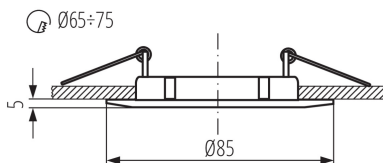

Connection type: Free cable ends

Wire length [m]: 0.12

Wire diameter [mm²]: 0.75

Lighting-fixture angle regulation : none

IP class: 20

LOGISTIC DATA:

Unit of measurement: unit

Packaging method: 50

Number of units in the secondary packaging : 1

Number of units in the packaging : 50

Net unit weight [g]: 48

Grammage [g]: 76

Length of a unit pack [cm]: 8.5

Width of a unit pack [cm]: 3.5

02580 LUTO CTX-DS02B-W