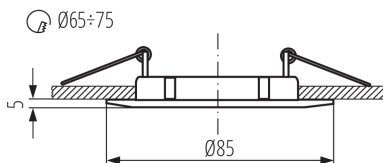

Enclosure material: aluminum alloy

Connection type: Free cable ends

Wire length [m]: 0.12

Wire diameter [mm²]: 0.75

Lighting-fixture angle regulation : none

IP class: 20

LOGISTIC DATA:

Unit of measurement: unit

Packaging method: 50

Number of units in the secondary packaging : 1

Number of units in the packaging : 50

Net unit weight [g]: 48

Grammage [g]: 76

Length of a unit pack [cm]: 8.5

Width of a unit pack [cm]: 3.5

02583 LUTO CTX-DS02B-C/M

Ceiling-mounted spotlight fitting

Height of a unit pack [cm]: 8.5

Weight of a cardboard box [kg]: 3.8

Width of a cardboard box [cm]: 22.5

Height of a cardboard box [cm]: 19

Length of a cardboard box [cm] : 45